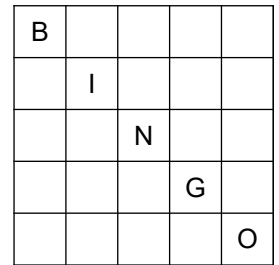

# 5th Friday BINGO

Doors Open 5PM      Event Ticket Sales 5PM  
 Bingo Starts 7PM      Bingo Paper Sales 5PM  
 Primary (admission): Games 1-8 and 11-18  
 Total primary payout: \$3,600

Admission (First 9-on book)	\$15	Additional Books:	Max Machine (6x 9-on books + 3x each progressive):	\$60
Progressive (games 9 and 10)	\$5 each	9-on book: \$5 each	Large Machine (6x 9-on books + 1x each progressive):	\$50
(Progressive books contain 3 sheets of 6-on)		3-on book: \$2 each	Small Machine (4x 9-on books + 1x each progressive):	\$40

-- First Half --		
1: Blue Border	<b>REGULAR BINGO</b>	\$100
2: Orange Border	<b>REGULAR BINGO</b>	\$100
3: Green Border	<b>DOUBLE STAMP ANYWHERE</b>	\$100
4: Yellow Border	<b>TOP OR BOTTOM LINE</b>	\$200
5: Pink Border	<b>LAYER CAKE</b>	\$400
6: Grey Border	<b>EMPTY CHAMPAGNE GLASS</b>	\$200
7: Olive Border	<b>HARDWAY 6-PACK</b>	\$100
8: Brown Border	<b>BLOOD, SWEAT, AND TEARS</b> (3 lines; with wild ball)	\$400
9: Tan Paper	<b>PROGRESSIVE (COVERALL)</b>	See below, or \$500 Consolation
-- Intermission (~15 Minutes) --		
-- Second Half --		
10: Red Paper	<b>PROGRESSIVE (ODD FREE)</b>	See below, or \$500 Consolation
11: Red Border	<b>REGULAR BINGO OR STAMP IN CORNER</b>	\$100
12: Purple Border	<b>REGULAR BINGO</b>	\$100
13: Black Border	<b>REGULAR BINGO</b>	\$100
14: Aqua Border	<b>CRAZY T</b>	\$200
15: Blue Striped	<b>SNOWFLAKE</b>	\$400
16: Orange Striped	<b>REGULAR BINGO AND 4 CORNERS</b>	\$200
17: Green Striped	<b>TOP OR BOTTOM 2 LINES</b>	\$400
18: Yellow Striped	<b>COVERALL</b>	\$500
<b>Thank You For Playing - See You Next Time!</b>		