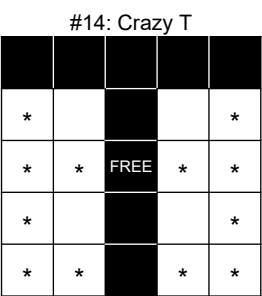

# 5th Friday BINGO

Doors Open 5PM      Event Ticket Sales 5PM  
 Bingo Starts 7PM      Bingo Paper Sales 5PM  
 Primary (admission): Games 1-8 and 11-18  
 Total primary payout: \$3,600

Admission (First 9-on book)	\$15	Additional Books:	Max Machine (6x 9-on books + 3x each progressive):	\$60
Progressive (games 9 and 10)	\$5 each	9-on book: \$5 each	Large Machine (6x 9-on books + 1x each progressive):	\$50
(Progressive books contain 3 sheets of 6-on)		3-on book: \$2 each	Small Machine (4x 9-on books + 1x each progressive):	\$40

-- First Half --		
1: Blue Border	<b>REGULAR BINGO</b>	\$100
2: Orange Border	<b>REGULAR BINGO</b>	\$100
3: Green Border	<b>DOUBLE STAMP ANYWHERE</b>	\$100
4: Yellow Border	<b>TOP OR BOTTOM LINE</b>	\$200
5: Pink Border	<b>LAYER CAKE</b>	\$400
6: Grey Border	<b>EMPTY CHAMPAGNE GLASS</b>	\$200
7: Olive Border	<b>HARDWAY 6-PACK</b>	\$100
8: Brown Border	<b>BLOOD, SWEAT, AND TEARS</b> (3 lines; with wild ball)	\$400
9: Tan Paper	<b>PROGRESSIVE (COVERALL)</b>	See below, or \$500 Consolation
-- Intermission (~15 Minutes) --		
-- Second Half --		
10: Red Paper	<b>PROGRESSIVE (ODD FREE)</b>	See below, or \$500 Consolation
11: Red Border	<b>REGULAR BINGO OR STAMP IN CORNER</b>	\$100
12: Purple Border	<b>REGULAR BINGO</b>	\$100
13: Black Border	<b>REGULAR BINGO</b>	\$100
14: Aqua Border	<b>CRAZY T</b>	\$200
15: Blue Striped	<b>SNOWFLAKE</b>	\$400
16: Orange Striped	<b>REGULAR BINGO AND 4 CORNERS</b>	\$200
17: Green Striped	<b>TOP OR BOTTOM 2 LINES</b>	\$400
18: Yellow Striped	<b>COVERALL</b>	\$500
<b>Thank You For Playing - See You Next Time!</b>		