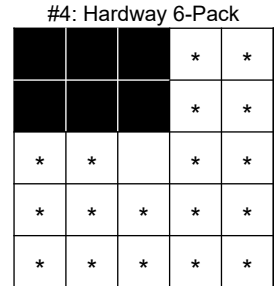

5th Friday BINGO

Doors Open 5PM   Event Ticket Sales 5PM
Bingo Starts 7PM   Bingo Paper Sales 5PM
Primary (admission): Games 1-8 and 11-18
Total primary payout: $3,600

Admission (First 9-on book)	$15	Additional Books:	Max Machine (6x 9-on books + 3x each progressive):	$60
Progressive (games 9 and 10)	$5 each	9-on book: $5 each	Large Machine (6x 9-on books + 1x each progressive):	$50
(Progressive books contain 3 sheets of 6-on)		3-on book: $2 each	Small Machine (4x 9-on books + 1x each progressive):	$40

-- First Half --		
1: Blue Border	REGULAR BINGO	$100
2: Orange Border	REGULAR BINGO	$100
3: Green Border	DOUBLE STAMP ANYWHERE	$100
4: Yellow Border	TOP OR BOTTOM LINE	$200
5: Pink Border	LAYER CAKE	$400
6: Grey Border	EMPTY CHAMPAGNE GLASS	$200
7: Olive Border	HARDWAY 6-PACK	$100
8: Brown Border	BLOOD, SWEAT, AND TEARS (3 lines; with wild ball)	$400
9: Tan Paper	PROGRESSIVE (COVERALL)	See below, or $500 Consolation
-- Intermission (~15 Minutes) --		
-- Second Half --		
10: Red Paper	PROGRESSIVE (ODD FREE)	See below, or $500 Consolation
11: Red Border	REGULAR BINGO OR STAMP IN CORNER	$100
12: Purple Border	REGULAR BINGO	$100
13: Black Border	REGULAR BINGO	$100
14: Aqua Border	CRAZY T	$200
15: Blue Striped	SNOWFLAKE	$400
16: Orange Striped	REGULAR BINGO AND 4 CORNERS	$200
17: Green Striped	TOP OR BOTTOM 2 LINES	$400
18: Yellow Striped	COVERALL	$500
Thank You For Playing - See You Next Time!		

Game 10 (Tan Paper) – Payout starts at $1000 in 48 numbers or less. Payout increases $250 each week and one ball number is added every 5 weeks until week 10; afterwards one ball number is added each week. If the game reaches $5000, numbers are called until we have a winner.
Game 11 (Red Paper) – Payout starts at $1000 in 50 numbers or less. Payout increases $25 each week ($24 on the last week) and one ball number is added each week. If the payout reaches $1199, numbers are called until we have a winner.
(Rev. 10/2024)