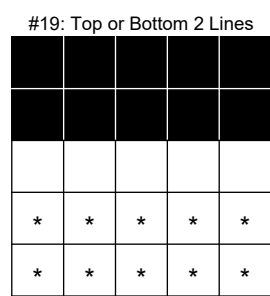

-- First Half --		
1: Blue Border	<b>REGULAR BINGO</b>	\$100
2: Orange Border	<b>REGULAR BINGO</b>	\$100
3: Green Border	<b>DOUBLE STAMP ANYWHERE</b>	\$100
4: Yellow Border	<b>TOP OR BOTTOM LINE</b>	\$200
5: Pink Border	<b>LAYER CAKE</b>	\$400
6: Grey Border	<b>EMPTY CHAMPAGNE GLASS</b>	\$200
7: Olive Border	<b>HARDWAY 6-PACK</b>	\$100
8: Brown Border	<b>BLOOD, SWEAT, AND TEARS</b> (3 lines; with wild ball)	\$400
9: Tan Paper	<b>PROGRESSIVE (COVERALL)</b>	See below, or \$500 Consolation
-- Intermission (~15 Minutes) --		
-- Second Half --		
10: Red Paper	<b>PROGRESSIVE (ODD FREE)</b>	See below, or \$500 Consolation
11: Red Border	<b>REGULAR BINGO OR STAMP IN CORNER</b>	\$100
12: Purple Border	<b>REGULAR BINGO</b>	\$100
13: Black Border	<b>REGULAR BINGO</b>	\$100
14: Aqua Border	<b>CRAZY T</b>	\$200
15: Blue Striped	<b>SNOWFLAKE</b>	\$400
16: Orange Striped	<b>REGULAR BINGO AND 4 CORNERS</b>	\$200
17: Green Striped	<b>TOP OR BOTTOM 2 LINES</b>	\$400
18: Yellow Striped	<b>COVERALL</b>	\$500
<b>Thank You For Playing - See You Next Time!</b>		