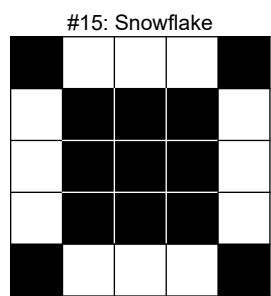

5th Friday BINGO

Doors Open 5PM   Event Ticket Sales 5PM
Bingo Starts 7PM   Bingo Paper Sales 5PM
Primary (admission): Games 1-8 and 11-18
Total primary payout: $3,600

Admission (First 9-on book)	$15	Additional Books:	Max Machine (6x 9-on books + 3x each progressive):	$60
Progressive (games 9 and 10)	$5 each	9-on book: $5 each	Large Machine (6x 9-on books + 1x each progressive):	$50
(Progressive books contain 3 sheets of 6-on)		3-on book: $2 each	Small Machine (4x 9-on books + 1x each progressive):	$40

-- First Half --		
1: Blue Border	REGULAR BINGO	$100
2: Orange Border	REGULAR BINGO	$100
3: Green Border	DOUBLE STAMP ANYWHERE	$100
4: Yellow Border	TOP OR BOTTOM LINE	$200
5: Pink Border	LAYER CAKE	$400
6: Grey Border	EMPTY CHAMPAGNE GLASS	$200
7: Olive Border	HARDWAY 6-PACK	$100
8: Brown Border	BLOOD, SWEAT, AND TEARS (3 lines; with wild ball)	$400
9: Tan Paper	PROGRESSIVE (COVERALL)	See below, or $500 Consolation
-- Intermission (~15 Minutes) --		
-- Second Half --		
10: Red Paper	PROGRESSIVE (ODD FREE)	See below, or $500 Consolation
11: Red Border	REGULAR BINGO OR STAMP IN CORNER	$100
12: Purple Border	REGULAR BINGO	$100
13: Black Border	REGULAR BINGO	$100
14: Aqua Border	CRAZY T	$200
15: Blue Striped	SNOWFLAKE	$400
16: Orange Striped	REGULAR BINGO AND 4 CORNERS	$200
17: Green Striped	TOP OR BOTTOM 2 LINES	$400
18: Yellow Striped	COVERALL	$500
Thank You For Playing - See You Next Time!		

Game 10 (Tan Paper) – Payout starts at $1000 in 48 numbers or less. Payout increases $250 each week and one ball number is added every 5 weeks until week 10; afterwards one ball number is added each week. If the game reaches $5000, numbers are called until we have a winner.
Game 11 (Red Paper) – Payout starts at $1000 in 50 numbers or less. Payout increases $25 each week ($24 on the last week) and one ball number is added each week. If the payout reaches $1199, numbers are called until we have a winner.
(Rev. 10/2024)