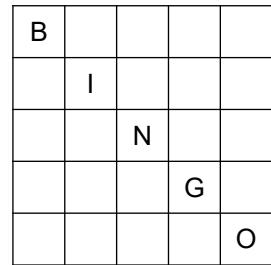

# 5th Friday BINGO

Doors Open 5PM      Event Ticket Sales 5PM  
 Bingo Starts 7PM      Bingo Paper Sales 5PM  
 Primary (admission): Games 1-8 and 11-18  
 Total primary payout: \$3,600

Admission (First 9-on book)	\$15	Additional Books:	Max Machine (6x 9-on books + 3x each progressive):	\$60
Progressive (games 9 and 10)	\$5 each	9-on book: \$5 each	Large Machine (6x 9-on books + 1x each progressive):	\$50
(Progressive books contain 3 sheets of 6-on)		3-on book: \$2 each	Small Machine (4x 9-on books + 1x each progressive):	\$40

-- First Half --		
1: Blue Border	<b>REGULAR BINGO</b>	\$100
2: Orange Border	<b>REGULAR BINGO</b>	\$100
3: Green Border	<b>DOUBLE STAMP ANYWHERE</b>	\$100
4: Yellow Border	<b>TOP OR BOTTOM LINE</b>	\$200
5: Pink Border	<b>LAYER CAKE</b>	\$400
6: Grey Border	<b>EMPTY CHAMPAGNE GLASS</b>	\$200
7: Olive Border	<b>HARDWAY 6-PACK</b>	\$100
8: Brown Border	<b>BLOOD, SWEAT, AND TEARS</b> (3 lines; with wild ball)	\$400
9: Tan Paper	<b>PROGRESSIVE (COVERALL)</b>	See below, or \$500 Consolation
-- Intermission (~15 Minutes) --		
-- Second Half --		
10: Red Paper	<b>PROGRESSIVE (ODD FREE)</b>	See below, or \$500 Consolation
11: Red Border	<b>REGULAR BINGO OR STAMP IN CORNER</b>	\$100
12: Purple Border	<b>REGULAR BINGO</b>	\$100
13: Black Border	<b>REGULAR BINGO</b>	\$100
14: Aqua Border	<b>CRAZY T</b>	\$200
15: Blue Striped	<b>SNOWFLAKE</b>	\$400
16: Orange Striped	<b>REGULAR BINGO AND 4 CORNERS</b>	\$200
17: Green Striped	<b>TOP OR BOTTOM 2 LINES</b>	\$400
18: Yellow Striped	<b>COVERALL</b>	\$500
<b>Thank You For Playing - See You Next Time!</b>		