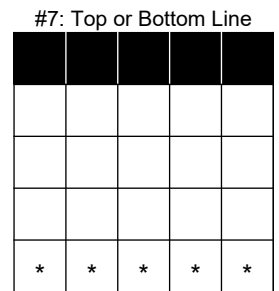

Game 10 (Tan Paper) – Payout starts at \$1000 in 48 numbers or less. Payout increases \$250 each week and one ball number is added every 5 weeks until week 10; afterwards one ball number is added each week. If the game reaches \$5000, numbers are called until we have a winner.  
 Game 11 (Red Paper) – Payout starts at \$1000 in 50 numbers or less. Payout increases \$25 each week (\$24 on the last week) and one ball number is added each week. If the payout reaches \$1199, numbers are called until we have a winner.  
 (Rev. 10/2024)