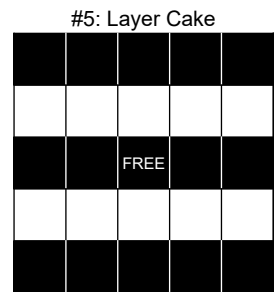

-- First Half --		
1: Blue Border	<b>REGULAR BINGO</b>	\$100
2: Orange Border	<b>REGULAR BINGO</b>	\$100
3: Green Border	<b>DOUBLE STAMP ANYWHERE</b>	\$100
4: Yellow Border	<b>TOP OR BOTTOM LINE</b>	\$200
5: Pink Border	<b>LAYER CAKE</b>	\$400
6: Grey Border	<b>EMPTY CHAMPAGNE GLASS</b>	\$200
7: Olive Border	<b>HARDWAY 6-PACK</b>	\$100
8: Brown Border	<b>BLOOD, SWEAT, AND TEARS</b> (3 lines; with wild ball)	\$400
9: Tan Paper	<b>PROGRESSIVE (COVERALL)</b>	See below, or \$500 Consolation
-- Intermission (~15 Minutes) --		
-- Second Half --		
10: Red Paper	<b>PROGRESSIVE (ODD FREE)</b>	See below, or \$500 Consolation
11: Red Border	<b>REGULAR BINGO OR STAMP IN CORNER</b>	\$100
12: Purple Border	<b>REGULAR BINGO</b>	\$100
13: Black Border	<b>REGULAR BINGO</b>	\$100
14: Aqua Border	<b>CRAZY T</b>	\$200
15: Blue Striped	<b>SNOWFLAKE</b>	\$400
16: Orange Striped	<b>REGULAR BINGO AND 4 CORNERS</b>	\$200
17: Green Striped	<b>TOP OR BOTTOM 2 LINES</b>	\$400
18: Yellow Striped	<b>COVERALL</b>	\$500
<b>Thank You For Playing - See You Next Time!</b>		