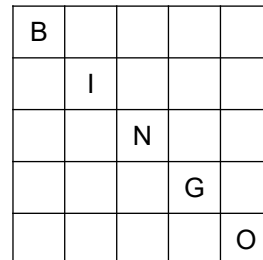

-- First Half --

1: Blue Border	REGULAR BINGO	\$100
2: Orange Border	REGULAR BINGO	\$100
3: Green Border	DOUBLE STAMP ANYWHERE (with free space)	\$100
4: Yellow Border	6-PACK (with free space)	\$150
5: Pink Border	LAYER CAKE	\$400
6: Grey Border	EMPTY CHAMPAGNE GLASS	\$150
7: Olive Border	5 AROUND THE CORNER	\$100
8: Brown Border	BINGO HARD-WAY (no free space)	\$100
9: Red Border	BLOOD, SWEAT, AND TEARS (with wild ball)	\$400
10: Tan Paper	PROGRESSIVE (COVERALL)	See below, or \$500 Consolation

-- Intermission (~15 Minutes) --

-- Second Half --

11: Red Paper	PROGRESSIVE (ODD FREE)	See below, or \$500 Consolation
12: Purple Border	REGULAR BINGO OR STAMP IN CORNER	\$100
13: Black Border	REGULAR BINGO	\$100
14: Aqua Border	REGULAR BINGO	\$100
15: Blue Striped	SNOWFLAKE	\$400
16: Orange Striped	REGULAR BINGO AND 4 CORNERS	\$150
17: Green Striped	SMALL PICTURE FRAME (no B's or O's)	\$100
18: Yellow Striped	KITE W/TAIL (any corner; no N's)	\$150
19: Pink Striped	TOP OR BOTTOM 2 LINES	\$400
20: Grey Striped	COVERALL	\$500

#17: Small Picture Frame

#18: Kite with Tail

#19: Top or Bottom 2 Lines

Game 10 (Tan Paper) – Payout starts at \$1000 in 48 numbers or less. Payout increases \$250 each week and one ball number is added every 5 weeks until week 10; afterwards one ball number is added each week. If the game reaches \$5000, numbers are called until we have a winner.