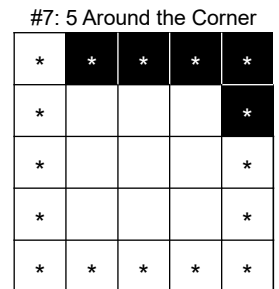

Admission (First 9-on book)	$15	Additional Books:	Max Machine (6x 9-on books + 3x each progressive):	$65
Progressive (games 10 and 11)	$5 each	9-on book: $6 each	Large Machine (6x 9-on books + 1x each progressive):	$55
(Progressive books contain 3 sheets of 6-on)		3-on book: $2 each	Small Machine (4x 9-on books + 1x each progressive):	$43

-- First Half --

1: Blue Border	REGULAR BINGO	$100
2: Orange Border	REGULAR BINGO	$100
3: Green Border	DOUBLE STAMP ANYWHERE (with free space)	$100
4: Yellow Border	6-PACK (with free space)	$150
5: Pink Border	LAYER CAKE	$400
6: Grey Border	EMPTY CHAMPAGNE GLASS	$150
7: Olive Border	5 AROUND THE CORNER	$100
8: Brown Border	BINGO HARD-WAY (no free space)	$100
9: Red Border	BLOOD, SWEAT, AND TEARS (with wild ball)	$400
10: Tan Paper	PROGRESSIVE (COVERALL)	See below, or $500 Consolation

-- Intermission (~15 Minutes) --

-- Second Half --

11: Red Paper	PROGRESSIVE (ODD FREE)	See below, or $500 Consolation
12: Purple Border	REGULAR BINGO OR STAMP IN CORNER	$100
13: Black Border	REGULAR BINGO	$100
14: Aqua Border	REGULAR BINGO	$100
15: Blue Striped	SNOWFLAKE	$400
16: Orange Striped	REGULAR BINGO AND 4 CORNERS	$150
17: Green Striped	SMALL PICTURE FRAME (no B's or O's)	$100
18: Yellow Striped	KITE W/TAIL (any corner; no N's)	$150
19: Pink Striped	TOP OR BOTTOM 2 LINES	$400
20: Grey Striped	COVERALL	$500