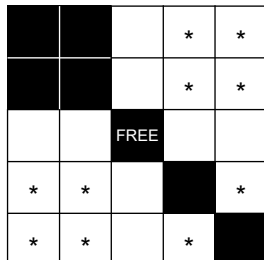

-- First Half --

1: Blue Border	REGULAR BINGO	\$100
2: Orange Border	REGULAR BINGO	\$100
3: Green Border	DOUBLE STAMP ANYWHERE (with free space)	\$100
4: Yellow Border	6-PACK (with free space)	\$150
5: Pink Border	LAYER CAKE	\$400
6: Grey Border	EMPTY CHAMPAGNE GLASS	\$150
7: Olive Border	5 AROUND THE CORNER	\$100
8: Brown Border	BINGO HARD-WAY (no free space)	\$100
9: Red Border	BLOOD, SWEAT, AND TEARS (with wild ball)	\$400
10: Tan Paper	PROGRESSIVE (COVERALL)	See below, or \$500 Consolation

-- Intermission (~15 Minutes) --

-- Second Half --

11: Red Paper	PROGRESSIVE (ODD FREE)	See below, or \$500 Consolation
12: Purple Border	REGULAR BINGO OR STAMP IN CORNER	\$100
13: Black Border	REGULAR BINGO	\$100
14: Aqua Border	REGULAR BINGO	\$100
15: Blue Striped	SNOWFLAKE	\$400
16: Orange Striped	REGULAR BINGO AND 4 CORNERS	\$150
17: Green Striped	SMALL PICTURE FRAME (no B's or O's)	\$100
18: Yellow Striped	KITE W/TAIL (any corner; no N's)	\$150
19: Pink Striped	TOP OR BOTTOM 2 LINES	\$400
20: Grey Striped	COVERALL	\$500

#17: Small Picture Frame

#18: Kite with Tail

#19: Top or Bottom 2 Lines

Game 10 (Tan Paper) – Payout starts at \$1000 in 48 numbers or less. Payout increases \$250 each week and one ball number is added every 5 weeks until week 10; afterwards one ball number is added each week. If the game reaches \$5000, numbers are called until we have a winner.