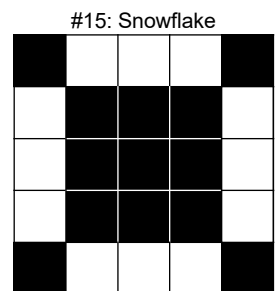

Admission (First 9-on book)	$15	Additional Books:	Max Machine (6x 9-on books + 3x each progressive):	$65
Progressive (games 10 and 11)	$5 each	9-on book: $6 each	Large Machine (6x 9-on books + 1x each progressive):	$55
(Progressive books contain 3 sheets of 6-on)		3-on book: $2 each	Small Machine (4x 9-on books + 1x each progressive):	$43

-- First Half --

1: Blue Border	REGULAR BINGO	$100
2: Orange Border	REGULAR BINGO	$100
3: Green Border	DOUBLE STAMP ANYWHERE (with free space)	$100
4: Yellow Border	6-PACK (with free space)	$150
5: Pink Border	LAYER CAKE	$400
6: Grey Border	EMPTY CHAMPAGNE GLASS	$150
7: Olive Border	5 AROUND THE CORNER	$100
8: Brown Border	BINGO HARD-WAY (no free space)	$100
9: Red Border	BLOOD, SWEAT, AND TEARS (with wild ball)	$400
10: Tan Paper	PROGRESSIVE (COVERALL)	See below, or $500 Consolation

-- Intermission (~15 Minutes) --

-- Second Half --

11: Red Paper	PROGRESSIVE (ODD FREE)	See below, or $500 Consolation
12: Purple Border	REGULAR BINGO OR STAMP IN CORNER	$100
13: Black Border	REGULAR BINGO	$100
14: Aqua Border	REGULAR BINGO	$100
15: Blue Striped	SNOWFLAKE	$400
16: Orange Striped	REGULAR BINGO AND 4 CORNERS	$150
17: Green Striped	SMALL PICTURE FRAME (no B's or O's)	$100
18: Yellow Striped	KITE W/TAIL (any corner; no N's)	$150
19: Pink Striped	TOP OR BOTTOM 2 LINES	$400
20: Grey Striped	COVERALL	$500