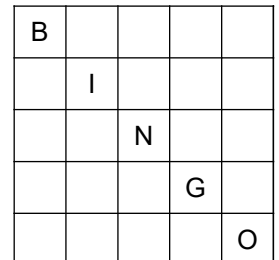

-- First Half --

1: Blue Border	REGULAR BINGO	\$100
2: Orange Border	REGULAR BINGO	\$100
3: Green Border	DOUBLE STAMP ANYWHERE (with free space)	\$100
4: Yellow Border	6-PACK (with free space)	\$150
5: Pink Border	LAYER CAKE	\$400
6: Grey Border	EMPTY CHAMPAGNE GLASS	\$150
7: Olive Border	5 AROUND THE CORNER	\$100
8: Brown Border	BINGO HARD-WAY (no free space)	\$100
9: Red Border	BLOOD, SWEAT, AND TEARS (with wild ball)	\$400
10: Tan Paper	PROGRESSIVE (COVERALL)	See below, or \$500 Consolation

-- Intermission (~15 Minutes) --

-- Second Half --

11: Red Paper	PROGRESSIVE (ODD FREE)	See below, or \$500 Consolation
12: Purple Border	REGULAR BINGO OR STAMP IN CORNER	\$100
13: Black Border	REGULAR BINGO	\$100
14: Aqua Border	REGULAR BINGO	\$100
15: Blue Striped	SNOWFLAKE	\$400
16: Orange Striped	REGULAR BINGO AND 4 CORNERS	\$150
17: Green Striped	SMALL PICTURE FRAME (no B's or O's)	\$100
18: Yellow Striped	KITE W/TAIL (any corner; no N's)	\$150
19: Pink Striped	TOP OR BOTTOM 2 LINES	\$400
20: Grey Striped	COVERALL	\$500

#17: Small Picture Frame

#18: Kite with Tail

#19: Top or Bottom 2 Lines

Game 10 (Tan Paper) – Payout starts at \$1000 in 48 numbers or less. Payout increases \$250 each week and one ball number is added every 5 weeks until week 10; afterwards one ball number is added each week. If the game reaches \$5000, numbers are called until we have a winner.