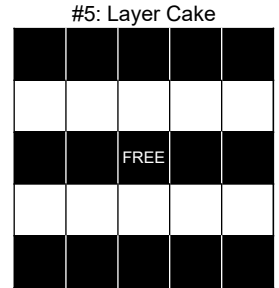

Admission (First 9-on book)	$15	Additional Books:	Max Machine (6x 9-on books + 3x each progressive):	$65
Progressive (games 10 and 11)	$5 each	9-on book: $6 each	Large Machine (6x 9-on books + 1x each progressive):	$55
(Progressive books contain 3 sheets of 6-on)		3-on book: $2 each	Small Machine (4x 9-on books + 1x each progressive):	$43

-- First Half --

1: Blue Border	REGULAR BINGO	$100
2: Orange Border	REGULAR BINGO	$100
3: Green Border	DOUBLE STAMP ANYWHERE (with free space)	$100
4: Yellow Border	6-PACK (with free space)	$150
5: Pink Border	LAYER CAKE	$400
6: Grey Border	EMPTY CHAMPAGNE GLASS	$150
7: Olive Border	5 AROUND THE CORNER	$100
8: Brown Border	BINGO HARD-WAY (no free space)	$100
9: Red Border	BLOOD, SWEAT, AND TEARS (with wild ball)	$400
10: Tan Paper	PROGRESSIVE (COVERALL)	See below, or $500 Consolation

-- Intermission (~15 Minutes) --

-- Second Half --

11: Red Paper	PROGRESSIVE (ODD FREE)	See below, or $500 Consolation
12: Purple Border	REGULAR BINGO OR STAMP IN CORNER	$100
13: Black Border	REGULAR BINGO	$100
14: Aqua Border	REGULAR BINGO	$100
15: Blue Striped	SNOWFLAKE	$400
16: Orange Striped	REGULAR BINGO AND 4 CORNERS	$150
17: Green Striped	SMALL PICTURE FRAME (no B's or O's)	$100
18: Yellow Striped	KITE W/TAIL (any corner; no N's)	$150
19: Pink Striped	TOP OR BOTTOM 2 LINES	$400
20: Grey Striped	COVERALL	$500