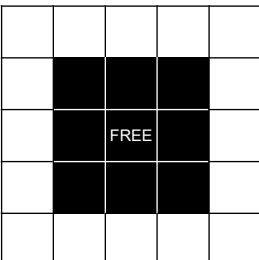

#17: Small Picture Frame