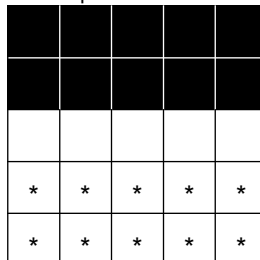

-- First Half --

1: Blue Border	REGULAR BINGO	\$100
2: Orange Border	REGULAR BINGO	\$100
3: Green Border	DOUBLE STAMP ANYWHERE (with free space)	\$100
4: Yellow Border	6-PACK (with free space)	\$150
5: Pink Border	LAYER CAKE	\$400
6: Grey Border	EMPTY CHAMPAGNE GLASS	\$150
7: Olive Border	5 AROUND THE CORNER	\$100
8: Brown Border	BINGO HARD-WAY (no free space)	\$100
9: Red Border	BLOOD, SWEAT, AND TEARS (with wild ball)	\$400
10: Tan Paper	PROGRESSIVE (COVERALL)	See below, or \$500 Consolation

-- Intermission (~15 Minutes) --

-- Second Half --

11: Red Paper	PROGRESSIVE (ODD FREE)	See below, or \$500 Consolation
12: Purple Border	REGULAR BINGO OR STAMP IN CORNER	\$100
13: Black Border	REGULAR BINGO	\$100
14: Aqua Border	REGULAR BINGO	\$100
15: Blue Striped	SNOWFLAKE	\$400
16: Orange Striped	REGULAR BINGO AND 4 CORNERS	\$150
17: Green Striped	SMALL PICTURE FRAME (no B's or O's)	\$100
18: Yellow Striped	KITE W/TAIL (any corner; no N's)	\$150
19: Pink Striped	TOP OR BOTTOM 2 LINES	\$400
20: Grey Striped	COVERALL	\$500

#17: Small Picture Frame

#18: Kite with Tail

#19: Top or Bottom 2 Lines

Game 10 (Tan Paper) – Payout starts at \$1000 in 48 numbers or less. Payout increases \$250 each week and one ball number is added every 5 weeks until week 10; afterwards one ball number is added each week. If the game reaches \$5000, numbers are called until we have a winner.