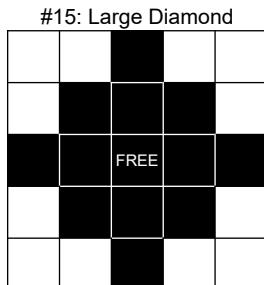

Game 10 (Tan Paper) – Payout starts at $1000 in 48 numbers or less. Payout increases $250 each week and one ball number is added every 5 weeks until week 10; afterwards one ball number is added each week. If the game reaches $5000, numbers are called until we have a winner.

Game 11 (Red Paper) – Payout starts at $1000 in 50 numbers or less. Payout increases $25 each week ($24 on the last week) and one ball number is added each week. If the payout reaches $1199, numbers are called until we have a winner.