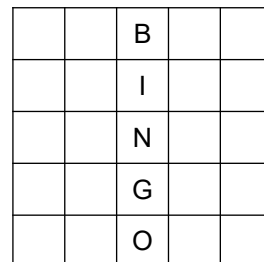

Game 10 (Tan Paper) – Payout starts at $1000 in 48 numbers or less. Payout increases $250 each week and one ball number is added every 5 weeks until week 10; afterwards one ball number is added each week. If the game reaches $5000, numbers are called until we have a winner.

Game 11 (Red Paper) – Payout starts at $1000 in 50 numbers or less. Payout increases $25 each week ($24 on the last week) and one ball number is added each week. If the payout reaches $1199, numbers are called until we have a winner.