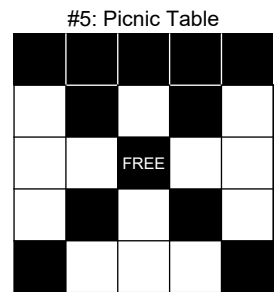

# 4th Friday BINGO

Doors Open 5PM      Event Ticket Sales 5PM  
 Bingo Starts 7PM      Bingo Paper Sales 5PM

Primary (admission): Games 1-8 and 11-18  
 Total primary payout: \$3,600

Admission (First 9-on book)	\$15	Additional Books:	Max Machine (6x 9-on books + 3x each progressive):	\$60
Progressive (games 9 and 10)	\$5 each	9-on book: \$5 each	Large Machine (6x 9-on books + 1x each progressive):	\$50
(Progressive books contain 3 sheets of 6-on)		3-on book: \$2 each	Small Machine (4x 9-on books + 1x each progressive):	\$40

-- First Half --		
1: Blue Border	<b>REGULAR BINGO</b>	\$100
2: Orange Border	<b>REGULAR BINGO</b>	\$100
3: Green Border	<b>DOUBLE STAMP ANYWHERE</b>	\$100
4: Yellow Border	<b>CRAZY L</b>	\$200
5: Pink Border	<b>PICNIC TABLE</b>	\$400
6: Grey Border	<b>TRIPLE BINGO</b> (1 line, 1 stamp, and 4 corners)	\$200
7: Olive Border	<b>5 AROUND THE CORNER</b>	\$100
8: Brown Border	<b>SNOWFLAKE</b>	\$400
9: Tan Paper	<b>PROGRESSIVE (COVERALL)</b>	See below, or \$500 Consolation
-- Intermission (~15 Minutes) --		