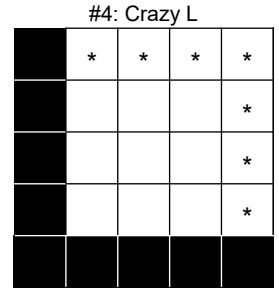

# 4th Friday BINGO

Doors Open 5PM      Event Ticket Sales 5PM  
 Bingo Starts 7PM      Bingo Paper Sales 5PM

Primary (admission): Games 1-8 and 11-18  
 Total primary payout: \$3,600

Admission (First 9-on book)	\$15	Additional Books:	Max Machine (6x 9-on books + 3x each progressive):	\$60
Progressive (games 9 and 10)	\$5 each	9-on book: \$5 each	Large Machine (6x 9-on books + 1x each progressive):	\$50
(Progressive books contain 3 sheets of 6-on)		3-on book: \$2 each	Small Machine (4x 9-on books + 1x each progressive):	\$40

-- First Half --		
1: Blue Border	<b>REGULAR BINGO</b>	\$100
2: Orange Border	<b>REGULAR BINGO</b>	\$100
3: Green Border	<b>DOUBLE STAMP ANYWHERE</b>	\$100
4: Yellow Border	<b>CRAZY L</b>	\$200
5: Pink Border	<b>PICNIC TABLE</b>	\$400
6: Grey Border	<b>TRIPLE BINGO</b> (1 line, 1 stamp, and 4 corners)	\$200
7: Olive Border	<b>5 AROUND THE CORNER</b>	\$100
8: Brown Border	<b>SNOWFLAKE</b>	\$400
9: Tan Paper	<b>PROGRESSIVE (COVERALL)</b>	See below, or \$500 Consolation
-- Intermission (~15 Minutes) --		