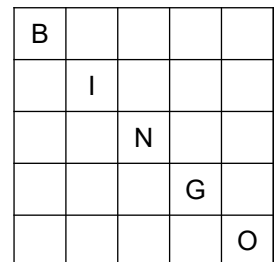

Game 10 (Tan Paper) – Payout starts at $1000 in 48 numbers or less. Payout increases $250 each week and one ball number is added every 5 weeks until week 10; afterwards one ball number is added each week. If the game reaches $5000, numbers are called until we have a winner.

Game 11 (Red Paper) – Payout starts at $1000 in 50 numbers or less. Payout increases $25 each week ($24 on the last week) and one ball number is added each week. If the payout reaches $1199, numbers are called until we have a winner.