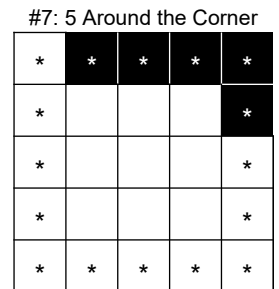

Game 10 (Tan Paper) – Payout starts at $1000 in 48 numbers or less. Payout increases $250 each week and one ball number is added every 5 weeks until week 10; afterwards one ball number is added each week. If the game reaches $5000, numbers are called until we have a winner.

Game 11 (Red Paper) – Payout starts at $1000 in 50 numbers or less. Payout increases $25 each week ($24 on the last week) and one ball number is added each week. If the payout reaches $1199, numbers are called until we have a winner.