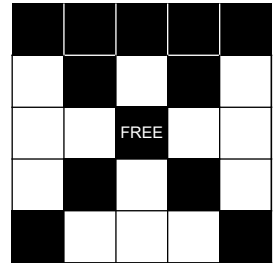

Admission (First 9-on book)	$15	Additional Books:	Max Machine (6x 9-on books + 3x each progressive):	$65
Progressive (games 10 and 11)	$5 each	9-on book: $6 each	Large Machine (6x 9-on books + 1x each progressive):	$55
(Progressive books contain 3 sheets of 6-on)		3-on book: $2 each	Small Machine (4x 9-on books + 1x each progressive):	$43

-- First Half --

1: Blue Border	REGULAR BINGO	$100
2: Orange Border	REGULAR BINGO	$100
3: Green Border	DOUBLE STAMP ANYWHERE (with free space)	$100
4: Yellow Border	REGULAR BINGO AND 4 CORNERS	$150
5: Pink Border	PICNIC TABLE	$400
6: Grey Border	DOUBLE BINGO W/WILD BALL (no 4 corners)	$150
7: Olive Border	SMALL DIAMOND (no B's or O's)	$100
8: Brown Border	5 AROUND THE CORNER	$100
9: Red Border	SNOWFLAKE	$400
10: Tan Paper	PROGRESSIVE (COVERALL)	See below, or $500 Consolation

-- Intermission (~15 Minutes) --

-- Second Half --

11: Red Paper	PROGRESSIVE (ODD FREE)	See below, or $500 Consolation
12: Purple Border	REGULAR BINGO OR STAMP IN CORNER	$100
13: Black Border	REGULAR BINGO	$100
14: Aqua Border	REGULAR BINGO	$100
15: Blue Striped	LARGE DIAMOND	$400
16: Orange Striped	6-PACK HARD WAY (no free space)	$150
17: Green Striped	ANY OUTSIDE LINE	$100
18: Yellow Striped	SMALL I (no B's or O's)	$150
19: Pink Striped	QUILT	$400
20: Grey Striped	COVERALL	$500

#5: Picnic Table