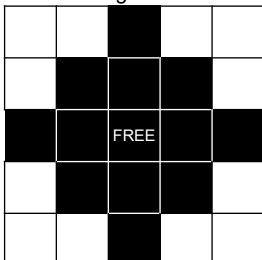

-- First Half --

1: Blue Border	REGULAR BINGO	\$100
2: Orange Border	REGULAR BINGO	\$100
3: Green Border	DOUBLE STAMP ANYWHERE (with free space)	\$100
4: Yellow Border	REGULAR BINGO AND 4 CORNERS	\$150
5: Pink Border	PICNIC TABLE	\$400
6: Grey Border	DOUBLE BINGO W/WILD BALL (no 4 corners)	\$150
7: Olive Border	SMALL DIAMOND (no B's or O's)	\$100
8: Brown Border	5 AROUND THE CORNER	\$100
9: Red Border	SNOWFLAKE	\$400
10: Tan Paper	PROGRESSIVE (COVERALL)	See below, or \$500 Consolation

-- Intermission (~15 Minutes) --

-- Second Half --

11: Red Paper	PROGRESSIVE (ODD FREE)	See below, or \$500 Consolation
12: Purple Border	REGULAR BINGO OR STAMP IN CORNER	\$100
13: Black Border	REGULAR BINGO	\$100
14: Aqua Border	REGULAR BINGO	\$100
15: Blue Striped	LARGE DIAMOND	\$400
16: Orange Striped	6-PACK HARD WAY (no free space)	\$150
17: Green Striped	ANY OUTSIDE LINE	\$100
18: Yellow Striped	SMALL I (no B's or O's)	\$150
19: Pink Striped	QUILT	\$400
20: Grey Striped	COVERALL	\$500

#5: Picnic Table

#7: Small Diamond

#8: 5 Around the Corner

#9: Snowflake

#15: Large Diamond

#16: 6-Pack Hard Way

#18: Small I

#19: Quilt

Game 10 (Tan Paper) – Payout starts at \$1000 in 48 numbers or less. Payout increases \$250 each week and one ball number is added every 5 weeks until week 10; afterwards one ball number is added each week. If the game reaches \$5000, numbers are called until we have a winner.