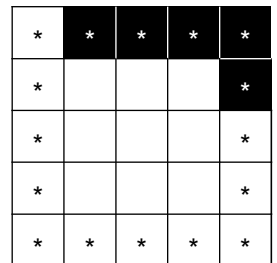

-- First Half --

1: Blue Border	REGULAR BINGO	\$100
2: Orange Border	REGULAR BINGO	\$100
3: Green Border	DOUBLE STAMP ANYWHERE (with free space)	\$100
4: Yellow Border	REGULAR BINGO AND 4 CORNERS	\$150
5: Pink Border	PICNIC TABLE	\$400
6: Grey Border	DOUBLE BINGO W/WILD BALL (no 4 corners)	\$150
7: Olive Border	SMALL DIAMOND (no B's or O's)	\$100
8: Brown Border	5 AROUND THE CORNER	\$100
9: Red Border	SNOWFLAKE	\$400
10: Tan Paper	PROGRESSIVE (COVERALL)	See below, or \$500 Consolation

-- Intermission (~15 Minutes) --

-- Second Half --

11: Red Paper	PROGRESSIVE (ODD FREE)	See below, or \$500 Consolation
12: Purple Border	REGULAR BINGO OR STAMP IN CORNER	\$100
13: Black Border	REGULAR BINGO	\$100
14: Aqua Border	REGULAR BINGO	\$100
15: Blue Striped	LARGE DIAMOND	\$400
16: Orange Striped	6-PACK HARD WAY (no free space)	\$150
17: Green Striped	ANY OUTSIDE LINE	\$100
18: Yellow Striped	SMALL I (no B's or O's)	\$150
19: Pink Striped	QUILT	\$400
20: Grey Striped	COVERALL	\$500

#5: Picnic Table

#7: Small Diamond

#8: 5 Around the Corner

#9: Snowflake

#15: Large Diamond

#16: 6-Pack Hard Way

#18: Small I

#19: Quilt