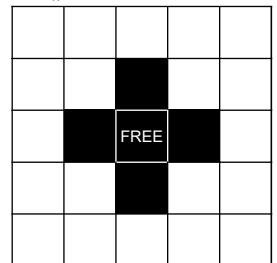

-- First Half --

1: Blue Border	REGULAR BINGO	\$100
2: Orange Border	REGULAR BINGO	\$100
3: Green Border	DOUBLE STAMP ANYWHERE (with free space)	\$100
4: Yellow Border	REGULAR BINGO AND 4 CORNERS	\$150
5: Pink Border	PICNIC TABLE	\$400
6: Grey Border	DOUBLE BINGO W/WILD BALL (no 4 corners)	\$150
7: Olive Border	SMALL DIAMOND (no B's or O's)	\$100
8: Brown Border	5 AROUND THE CORNER	\$100
9: Red Border	SNOWFLAKE	\$400
10: Tan Paper	PROGRESSIVE (COVERALL)	See below, or \$500 Consolation

-- Intermission (~15 Minutes) --

-- Second Half --

11: Red Paper	PROGRESSIVE (ODD FREE)	See below, or \$500 Consolation
12: Purple Border	REGULAR BINGO OR STAMP IN CORNER	\$100
13: Black Border	REGULAR BINGO	\$100
14: Aqua Border	REGULAR BINGO	\$100
15: Blue Striped	LARGE DIAMOND	\$400
16: Orange Striped	6-PACK HARD WAY (no free space)	\$150
17: Green Striped	ANY OUTSIDE LINE	\$100
18: Yellow Striped	SMALL I (no B's or O's)	\$150
19: Pink Striped	QUILT	\$400
20: Grey Striped	COVERALL	\$500

#5: Picnic Table

#7: Small Diamond

#8: 5 Around the Corner

#9: Snowflake

#15: Large Diamond

#16: 6-Pack Hard Way

#18: Small I

#19: Quilt