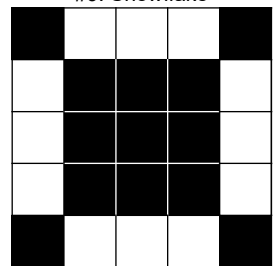

#5: Picnic Table

#7: Small Diamond

#8: 5 Around the Corner

#9: Snowflake

#15: Large Diamond

#16: 6-Pack Hard Way

#18: Small I

#19: Quilt

Game 10 (Tan Paper) – Payout starts at \$1000 in 48 numbers or less. Payout increases \$250 each week and one ball number is added every 5 weeks until week 10; afterwards one ball number is added each week. If the game reaches \$5000, numbers are called until we have a winner.