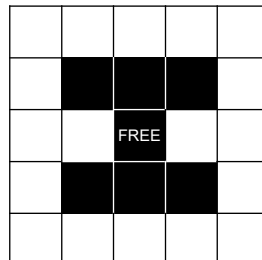

-- First Half --

1: Blue Border	REGULAR BINGO	\$100
2: Orange Border	REGULAR BINGO	\$100
3: Green Border	DOUBLE STAMP ANYWHERE (with free space)	\$100
4: Yellow Border	REGULAR BINGO AND 4 CORNERS	\$150
5: Pink Border	PICNIC TABLE	\$400
6: Grey Border	DOUBLE BINGO W/WILD BALL (no 4 corners)	\$150
7: Olive Border	SMALL DIAMOND (no B's or O's)	\$100
8: Brown Border	5 AROUND THE CORNER	\$100
9: Red Border	SNOWFLAKE	\$400
10: Tan Paper	PROGRESSIVE (COVERALL)	See below, or \$500 Consolation

-- Intermission (~15 Minutes) --

-- Second Half --

11: Red Paper	PROGRESSIVE (ODD FREE)	See below, or \$500 Consolation
12: Purple Border	REGULAR BINGO OR STAMP IN CORNER	\$100
13: Black Border	REGULAR BINGO	\$100
14: Aqua Border	REGULAR BINGO	\$100
15: Blue Striped	LARGE DIAMOND	\$400
16: Orange Striped	6-PACK HARD WAY (no free space)	\$150
17: Green Striped	ANY OUTSIDE LINE	\$100
18: Yellow Striped	SMALL I (no B's or O's)	\$150
19: Pink Striped	QUILT	\$400
20: Grey Striped	COVERALL	\$500

#5: Picnic Table

#7: Small Diamond

#8: 5 Around the Corner

#9: Snowflake

#15: Large Diamond

#16: 6-Pack Hard Way

#18: Small I

#19: Quilt

Game 10 (Tan Paper) – Payout starts at \$1000 in 48 numbers or less. Payout increases \$250 each week and one ball number is added every 5 weeks until week 10; afterwards one ball number is added each week. If the game reaches \$5000, numbers are called until we have a winner.