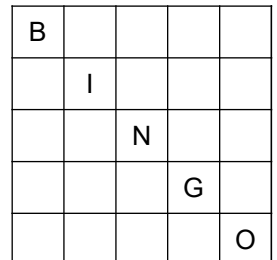

-- First Half --

1: Blue Border	REGULAR BINGO	\$100
2: Orange Border	REGULAR BINGO	\$100
3: Green Border	DOUBLE STAMP ANYWHERE (with free space)	\$100
4: Yellow Border	REGULAR BINGO AND 4 CORNERS	\$150
5: Pink Border	PICNIC TABLE	\$400
6: Grey Border	DOUBLE BINGO W/WILD BALL (no 4 corners)	\$150
7: Olive Border	SMALL DIAMOND (no B's or O's)	\$100
8: Brown Border	5 AROUND THE CORNER	\$100
9: Red Border	SNOWFLAKE	\$400
10: Tan Paper	PROGRESSIVE (COVERALL)	See below, or \$500 Consolation

-- Intermission (~15 Minutes) --

-- Second Half --

11: Red Paper	PROGRESSIVE (ODD FREE)	See below, or \$500 Consolation
12: Purple Border	REGULAR BINGO OR STAMP IN CORNER	\$100
13: Black Border	REGULAR BINGO	\$100
14: Aqua Border	REGULAR BINGO	\$100
15: Blue Striped	LARGE DIAMOND	\$400
16: Orange Striped	6-PACK HARD WAY (no free space)	\$150
17: Green Striped	ANY OUTSIDE LINE	\$100
18: Yellow Striped	SMALL I (no B's or O's)	\$150
19: Pink Striped	QUILT	\$400
20: Grey Striped	COVERALL	\$500

#5: Picnic Table

#7: Small Diamond

#8: 5 Around the Corner

#9: Snowflake

#15: Large Diamond

#16: 6-Pack Hard Way

#18: Small I

#19: Quilt

Game 10 (Tan Paper) – Payout starts at \$1000 in 48 numbers or less. Payout increases \$250 each week and one ball number is added every 5 weeks until week 10; afterwards one ball number is added each week. If the game reaches \$5000, numbers are called until we have a winner.