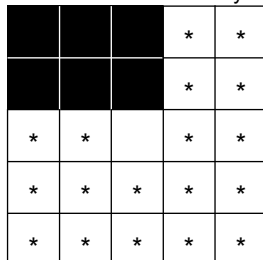

#5: Picnic Table

#7: Small Diamond

#8: 5 Around the Corner

#9: Snowflake

#15: Large Diamond

#16: 6-Pack Hard Way

#18: Small I

#19: Quilt

Game 10 (Tan Paper) – Payout starts at \$1000 in 48 numbers or less. Payout increases \$250 each week and one ball number is added every 5 weeks until week 10; afterwards one ball number is added each week. If the game reaches \$5000, numbers are called until we have a winner.