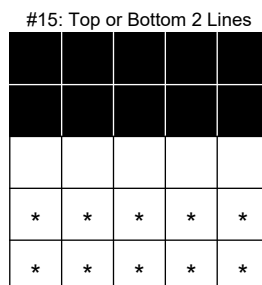

Game 10 (Tan Paper) – Payout starts at $1000 in 48 numbers or less. Payout increases $250 each week and one ball number is added every 5 weeks until week 10; afterwards one ball number is added each week. If the game reaches $5000, numbers are called until we have a winner.

Game 11 (Red Paper) – Payout starts at $1000 in 50 numbers or less. Payout increases $25 each week ($24 on the last week) and one ball number is added each week. If the payout reaches $1199, numbers are called until we have a winner.