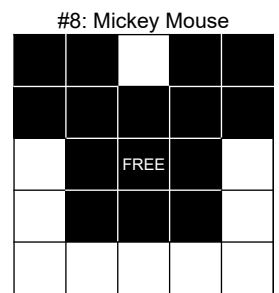

Game 10 (Tan Paper) – Payout starts at $1000 in 48 numbers or less. Payout increases $250 each week and one ball number is added every 5 weeks until week 10; afterwards one ball number is added each week. If the game reaches $5000, numbers are called until we have a winner.

Game 11 (Red Paper) – Payout starts at $1000 in 50 numbers or less. Payout increases $25 each week ($24 on the last week) and one ball number is added each week. If the payout reaches $1199, numbers are called until we have a winner.