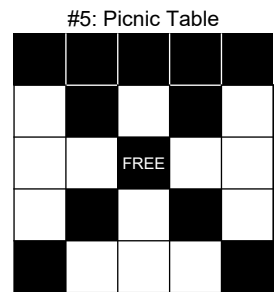

American Legion Post 323
 504 Luetkenhaus Blvd
 Wentzville, MO 63385
 636-327-6060
 www.WentzvilleAmericanLegion.org

3rd Friday BINGO

Doors Open 5PM Event Ticket Sales 5PM
 Bingo Starts 7PM Bingo Paper Sales 5PM
 Primary (admission): Games 1-8 and 11-18
 Total primary payout: \$3,600

| | | | | |
|--|----------|---------------------|--|------|
| Admission (First 9-on book) | \$15 | Additional Books: | Max Machine (6x 9-on books + 3x each progressive): | \$60 |
| Progressive (games 9 and 10) | \$5 each | 9-on book: \$5 each | Large Machine (6x 9-on books + 1x each progressive): | \$50 |
| (Progressive books contain 3 sheets of 6-on) | | 3-on book: \$2 each | Small Machine (4x 9-on books + 1x each progressive): | \$40 |

| -- First Half -- | | |
|----------------------------------|--------------------------------------|---------------------------------|
| 1: Blue Border | REGULAR BINGO | \$100 |
| 2: Orange Border | REGULAR BINGO | \$100 |
| 3: Green Border | DOUBLE STAMP ANYWHERE | \$100 |
| 4: Yellow Border | SMALL DIAMOND & 4 CORNERS | \$200 |
| 5: Pink Border | PICNIC TABLE | \$400 |
| 6: Grey Border | PYRAMID | \$200 |
| 7: Olive Border | ANY HORIZONTAL LINE | \$100 |
| 8: Brown Border | MICKEY MOUSE | \$400 |
| 9: Tan Paper | PROGRESSIVE (COVERALL) | See below, or \$500 Consolation |
| -- Intermission (~15 Minutes) -- | | |