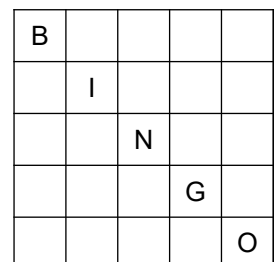

Game 10 (Tan Paper) – Payout starts at $1000 in 48 numbers or less. Payout increases $250 each week and one ball number is added every 5 weeks until week 10; afterwards one ball number is added each week. If the game reaches $5000, numbers are called until we have a winner.

Game 11 (Red Paper) – Payout starts at $1000 in 50 numbers or less. Payout increases $25 each week ($24 on the last week) and one ball number is added each week. If the payout reaches $1199, numbers are called until we have a winner.