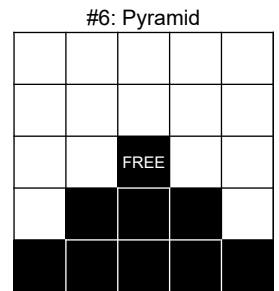

Game 10 (Tan Paper) – Payout starts at $1000 in 48 numbers or less. Payout increases $250 each week and one ball number is added every 5 weeks until week 10; afterwards one ball number is added each week. If the game reaches $5000, numbers are called until we have a winner.

Game 11 (Red Paper) – Payout starts at $1000 in 50 numbers or less. Payout increases $25 each week ($24 on the last week) and one ball number is added each week. If the payout reaches $1199, numbers are called until we have a winner.