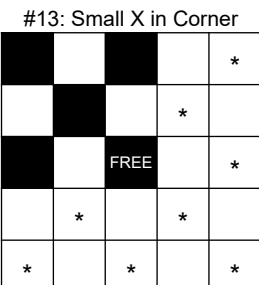

Game 10 (Tan Paper) – Payout starts at $1000 in 48 numbers or less. Payout increases $250 each week and one ball number is added every 5 weeks until week 10; afterwards one ball number is added each week. If the game reaches $5000, numbers are called until we have a winner.

Game 11 (Red Paper) – Payout starts at $1000 in 50 numbers or less. Payout increases $25 each week ($24 on the last week) and one ball number is added each week. If the payout reaches $1199, numbers are called until we have a winner.