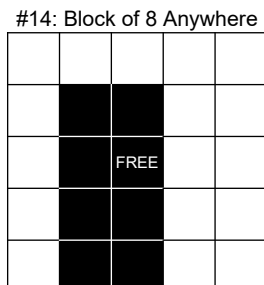

Game 10 (Tan Paper) – Payout starts at $1000 in 48 numbers or less. Payout increases $250 each week and one ball number is added every 5 weeks until week 10; afterwards one ball number is added each week. If the game reaches $5000, numbers are called until we have a winner.

Game 11 (Red Paper) – Payout starts at $1000 in 50 numbers or less. Payout increases $25 each week ($24 on the last week) and one ball number is added each week. If the payout reaches $1199, numbers are called until we have a winner.