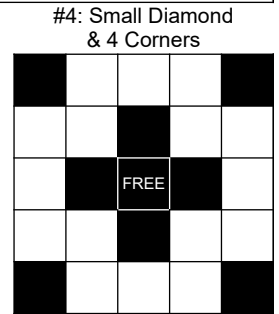

American Legion Post 323
 504 Luetkenhaus Blvd
 Wentzville, MO 63385
 636-327-6060
 www.WentzvilleAmericanLegion.org

3rd Friday BINGO

Doors Open 5PM Event Ticket Sales 5PM
 Bingo Starts 7PM Bingo Paper Sales 5PM
 Primary (admission): Games 1-8 and 11-18
 Total primary payout: \$3,600

| | | | | |
|--|----------|---------------------|--|------|
| Admission (First 9-on book) | \$15 | Additional Books: | Max Machine (6x 9-on books + 3x each progressive): | \$60 |
| Progressive (games 9 and 10) | \$5 each | 9-on book: \$5 each | Large Machine (6x 9-on books + 1x each progressive): | \$50 |
| (Progressive books contain 3 sheets of 6-on) | | 3-on book: \$2 each | Small Machine (4x 9-on books + 1x each progressive): | \$40 |

| -- First Half -- | | |
|----------------------------------|--------------------------------------|---------------------------------|
| 1: Blue Border | REGULAR BINGO | \$100 |
| 2: Orange Border | REGULAR BINGO | \$100 |
| 3: Green Border | DOUBLE STAMP ANYWHERE | \$100 |
| 4: Yellow Border | SMALL DIAMOND & 4 CORNERS | \$200 |
| 5: Pink Border | PICNIC TABLE | \$400 |
| 6: Grey Border | PYRAMID | \$200 |
| 7: Olive Border | ANY HORIZONTAL LINE | \$100 |
| 8: Brown Border | MICKEY MOUSE | \$400 |
| 9: Tan Paper | PROGRESSIVE (COVERALL) | See below, or \$500 Consolation |
| -- Intermission (~15 Minutes) -- | | |