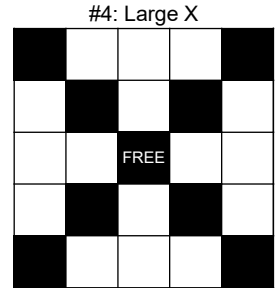

American Legion Post 323
 504 Luetkenhaus Blvd
 Wentzville, MO 63385
 636-327-6060
 www.WentzvilleAmericanLegion.org

3rd Friday BINGO

Doors Open 5PM Event Ticket Sales 5PM
 Bingo Starts 7PM Bingo Paper Sales 5PM
 Primary (admission): Games 1-9 and 12-20
 Total primary payout: \$3,600

Admission (First 9-on book)	\$15	Additional Books:	Max Machine (6x 9-on books + 3x each progressive):	\$65
Progressive (games 10 and 11)	\$5 each	9-on book:	Large Machine (6x 9-on books + 1x each progressive):	\$55
(Progressive books contain 3 sheets of 6-on)		3-on book:	Small Machine (4x 9-on books + 1x each progressive):	\$43

-- First Half --

1: Blue Border	REGULAR BINGO	\$100
2: Orange Border	REGULAR BINGO	\$100
3: Green Border	DOUBLE STAMP ANYWHERE (with free space)	\$100
4: Yellow Border	LARGE X (no N's)	\$150
5: Pink Border	PICNIC TABLE	\$400
6: Grey Border	SMALL PICTURE FRAME (no B's or O's)	\$150
7: Olive Border	KITE W/TAIL (any corner; no N's)	\$100
8: Brown Border	6-PACK ANYWHERE	\$100
9: Red Border	BLOOD, SWEAT, AND TEARS (no 4 corners; with wild ball)	\$400
10: Tan Paper	PROGRESSIVE (COVERALL)	See below, or \$500 Consolation

#15: Top or Bottom 2 Lines

#16: Block of 8 Anywhere

#17: Small X in Corner

#19: Layer Cake

Game 10 (Tan Paper) – Payout starts at \$1000 in 48 numbers or less. Payout increases \$250 each week and one ball number is added every 5 weeks until week 10; afterwards one ball number is added each week. If the game reaches \$5000, numbers are called until we have a winner.