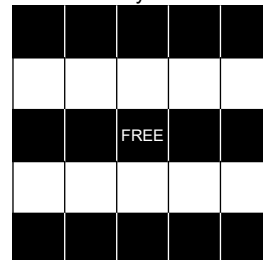

-- First Half --

1: Blue Border	REGULAR BINGO	\$100
2: Orange Border	REGULAR BINGO	\$100
3: Green Border	DOUBLE STAMP ANYWHERE (with free space)	\$100
4: Yellow Border	LARGE X (no N's)	\$150
5: Pink Border	PICNIC TABLE	\$400
6: Grey Border	SMALL PICTURE FRAME (no B's or O's)	\$150
7: Olive Border	KITE W/TAIL (any corner; no N's)	\$100
8: Brown Border	6-PACK ANYWHERE	\$100
9: Red Border	BLOOD, SWEAT, AND TEARS (no 4 corners; with wild ball)	\$400
10: Tan Paper	PROGRESSIVE (COVERALL)	See below, or \$500 Consolation

-- Intermission (~15 Minutes) --

-- Second Half --

11: Red Paper	PROGRESSIVE (ODD FREE)	See below, or \$500 Consolation
12: Purple Border	REGULAR BINGO OR STAMP IN CORNER	\$100
13: Black Border	REGULAR BINGO	\$100
14: Aqua Border	REGULAR BINGO	\$100
15: Blue Striped	TOP OR BOTTOM 2 LINES	\$400
16: Orange Striped	BLOCK OF 8 ANYWHERE	\$150
17: Green Striped	SMALL X IN CORNER	\$100
18: Yellow Striped	REGULAR BINGO AND 4 CORNERS	\$150
19: Pink Striped	LAYER CAKE	\$400
20: Grey Striped	COVERALL	\$500

#15: Top or Bottom 2 Lines

#16: Block of 8 Anywhere

#17: Small X in Corner

#19: Layer Cake

Game 10 (Tan Paper) – Payout starts at \$1000 in 48 numbers or less. Payout increases \$250 each week and one ball number is added every 5 weeks until week 10; afterwards one ball number is added each week. If the game reaches \$5000, numbers are called until we have a winner.