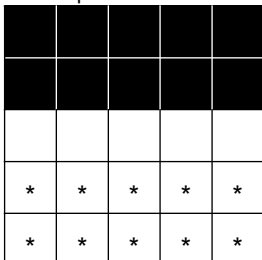

#15: Top or Bottom 2 Lines