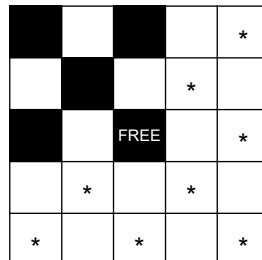

-- First Half --

1: Blue Border	REGULAR BINGO	\$100
2: Orange Border	REGULAR BINGO	\$100
3: Green Border	DOUBLE STAMP ANYWHERE (with free space)	\$100
4: Yellow Border	LARGE X (no N's)	\$150
5: Pink Border	PICNIC TABLE	\$400
6: Grey Border	SMALL PICTURE FRAME (no B's or O's)	\$150
7: Olive Border	KITE W/TAIL (any corner; no N's)	\$100
8: Brown Border	6-PACK ANYWHERE	\$100
9: Red Border	BLOOD, SWEAT, AND TEARS (no 4 corners; with wild ball)	\$400
10: Tan Paper	PROGRESSIVE (COVERALL)	See below, or \$500 Consolation

-- Intermission (~15 Minutes) --

-- Second Half --

11: Red Paper	PROGRESSIVE (ODD FREE)	See below, or \$500 Consolation
12: Purple Border	REGULAR BINGO OR STAMP IN CORNER	\$100
13: Black Border	REGULAR BINGO	\$100
14: Aqua Border	REGULAR BINGO	\$100
15: Blue Striped	TOP OR BOTTOM 2 LINES	\$400
16: Orange Striped	BLOCK OF 8 ANYWHERE	\$150
17: Green Striped	SMALL X IN CORNER	\$100
18: Yellow Striped	REGULAR BINGO AND 4 CORNERS	\$150
19: Pink Striped	LAYER CAKE	\$400
20: Grey Striped	COVERALL	\$500

#15: Top or Bottom 2 Lines

#16: Block of 8 Anywhere

#17: Small X in Corner

#19: Layer Cake

Game 10 (Tan Paper) – Payout starts at \$1000 in 48 numbers or less. Payout increases \$250 each week and one ball number is added every 5 weeks until week 10; afterwards one ball number is added each week. If the game reaches \$5000, numbers are called until we have a winner.