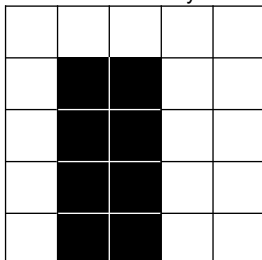

-- First Half --

1: Blue Border	REGULAR BINGO	\$100
2: Orange Border	REGULAR BINGO	\$100
3: Green Border	DOUBLE STAMP ANYWHERE (with free space)	\$100
4: Yellow Border	LARGE X (no N's)	\$150
5: Pink Border	PICNIC TABLE	\$400
6: Grey Border	SMALL PICTURE FRAME (no B's or O's)	\$150
7: Olive Border	KITE W/TAIL (any corner; no N's)	\$100
8: Brown Border	6-PACK ANYWHERE	\$100
9: Red Border	BLOOD, SWEAT, AND TEARS (no 4 corners; with wild ball)	\$400
10: Tan Paper	PROGRESSIVE (COVERALL)	See below, or \$500 Consolation

-- Intermission (~15 Minutes) --

-- Second Half --

11: Red Paper	PROGRESSIVE (ODD FREE)	See below, or \$500 Consolation
12: Purple Border	REGULAR BINGO OR STAMP IN CORNER	\$100
13: Black Border	REGULAR BINGO	\$100
14: Aqua Border	REGULAR BINGO	\$100
15: Blue Striped	TOP OR BOTTOM 2 LINES	\$400
16: Orange Striped	BLOCK OF 8 ANYWHERE	\$150
17: Green Striped	SMALL X IN CORNER	\$100
18: Yellow Striped	REGULAR BINGO AND 4 CORNERS	\$150
19: Pink Striped	LAYER CAKE	\$400
20: Grey Striped	COVERALL	\$500

#15: Top or Bottom 2 Lines

#16: Block of 8 Anywhere

#17: Small X in Corner

#19: Layer Cake

Game 10 (Tan Paper) – Payout starts at \$1000 in 48 numbers or less. Payout increases \$250 each week and one ball number is added every 5 weeks until week 10; afterwards one ball number is added each week. If the game reaches \$5000, numbers are called until we have a winner.