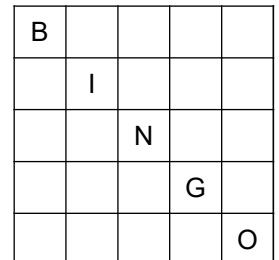

-- First Half --

1: Blue Border	REGULAR BINGO	\$100
2: Orange Border	REGULAR BINGO	\$100
3: Green Border	DOUBLE STAMP ANYWHERE (with free space)	\$100
4: Yellow Border	LARGE X (no N's)	\$150
5: Pink Border	PICNIC TABLE	\$400
6: Grey Border	SMALL PICTURE FRAME (no B's or O's)	\$150
7: Olive Border	KITE W/TAIL (any corner; no N's)	\$100
8: Brown Border	6-PACK ANYWHERE	\$100
9: Red Border	BLOOD, SWEAT, AND TEARS (no 4 corners; with wild ball)	\$400
10: Tan Paper	PROGRESSIVE (COVERALL)	See below, or \$500 Consolation

-- Intermission (~15 Minutes) --

-- Second Half --

11: Red Paper	PROGRESSIVE (ODD FREE)	See below, or \$500 Consolation
12: Purple Border	REGULAR BINGO OR STAMP IN CORNER	\$100
13: Black Border	REGULAR BINGO	\$100
14: Aqua Border	REGULAR BINGO	\$100
15: Blue Striped	TOP OR BOTTOM 2 LINES	\$400
16: Orange Striped	BLOCK OF 8 ANYWHERE	\$150
17: Green Striped	SMALL X IN CORNER	\$100
18: Yellow Striped	REGULAR BINGO AND 4 CORNERS	\$150
19: Pink Striped	LAYER CAKE	\$400
20: Grey Striped	COVERALL	\$500

#15: Top or Bottom 2 Lines

#16: Block of 8 Anywhere

#17: Small X in Corner

#19: Layer Cake

Game 10 (Tan Paper) – Payout starts at \$1000 in 48 numbers or less. Payout increases \$250 each week and one ball number is added every 5 weeks until week 10; afterwards one ball number is added each week. If the game reaches \$5000, numbers are called until we have a winner.