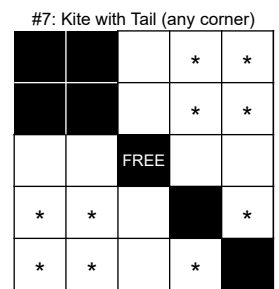

Admission (First 9-on book)	$15	Additional Books:	Max Machine (6x 9-on books + 3x each progressive):	$65
Progressive (games 10 and 11)	$5 each	9-on book:	Large Machine (6x 9-on books + 1x each progressive):	$55
(Progressive books contain 3 sheets of 6-on)		3-on book:	Small Machine (4x 9-on books + 1x each progressive):	$43

-- First Half --

1: Blue Border	REGULAR BINGO	$100
2: Orange Border	REGULAR BINGO	$100
3: Green Border	DOUBLE STAMP ANYWHERE (with free space)	$100
4: Yellow Border	LARGE X (no N's)	$150
5: Pink Border	PICNIC TABLE	$400
6: Grey Border	SMALL PICTURE FRAME (no B's or O's)	$150
7: Olive Border	KITE W/TAIL (any corner; no N's)	$100
8: Brown Border	6-PACK ANYWHERE	$100
9: Red Border	BLOOD, SWEAT, AND TEARS (no 4 corners; with wild ball)	$400
10: Tan Paper	PROGRESSIVE (COVERALL)	See below, or $500 Consolation

-- Intermission (~15 Minutes) --

-- Second Half --

11: Red Paper	PROGRESSIVE (ODD FREE)	See below, or $500 Consolation
12: Purple Border	REGULAR BINGO OR STAMP IN CORNER	$100
13: Black Border	REGULAR BINGO	$100
14: Aqua Border	REGULAR BINGO	$100
15: Blue Striped	TOP OR BOTTOM 2 LINES	$400
16: Orange Striped	BLOCK OF 8 ANYWHERE	$150
17: Green Striped	SMALL X IN CORNER	$100
18: Yellow Striped	REGULAR BINGO AND 4 CORNERS	$150
19: Pink Striped	LAYER CAKE	$400
20: Grey Striped	COVERALL	$500