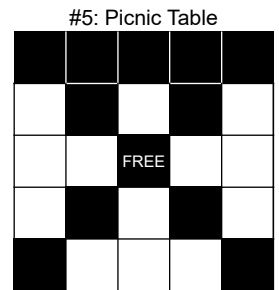

American Legion Post 323
 504 Luetkenhaus Blvd
 Wentzville, MO 63385
 636-327-6060
 www.WentzvilleAmericanLegion.org

3rd Friday BINGO

Doors Open 5PM Event Ticket Sales 5PM
 Bingo Starts 7PM Bingo Paper Sales 5PM
 Primary (admission): Games 1-9 and 12-20
 Total primary payout: \$3,600

Admission (First 9-on book)	\$15	Additional Books:	Max Machine (6x 9-on books + 3x each progressive):	\$65
Progressive (games 10 and 11)	\$5 each	9-on book:	Large Machine (6x 9-on books + 1x each progressive):	\$55
(Progressive books contain 3 sheets of 6-on)		3-on book:	Small Machine (4x 9-on books + 1x each progressive):	\$43

-- First Half --

1: Blue Border	REGULAR BINGO	\$100
2: Orange Border	REGULAR BINGO	\$100
3: Green Border	DOUBLE STAMP ANYWHERE (with free space)	\$100
4: Yellow Border	LARGE X (no N's)	\$150
5: Pink Border	PICNIC TABLE	\$400
6: Grey Border	SMALL PICTURE FRAME (no B's or O's)	\$150
7: Olive Border	KITE W/TAIL (any corner; no N's)	\$100
8: Brown Border	6-PACK ANYWHERE	\$100
9: Red Border	BLOOD, SWEAT, AND TEARS (no 4 corners; with wild ball)	\$400
10: Tan Paper	PROGRESSIVE (COVERALL)	See below, or \$500 Consolation

#15: Top or Bottom 2 Lines

#16: Block of 8 Anywhere

#17: Small X in Corner

#19: Layer Cake

Game 10 (Tan Paper) – Payout starts at \$1000 in 48 numbers or less. Payout increases \$250 each week and one ball number is added every 5 weeks until week 10; afterwards one ball number is added each week. If the game reaches \$5000, numbers are called until we have a winner.