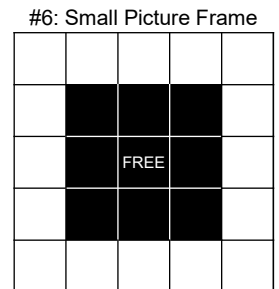

Admission (First 9-on book)	$15	Additional Books:	Max Machine (6x 9-on books + 3x each progressive):	$65
Progressive (games 10 and 11)	$5 each	9-on book:	Large Machine (6x 9-on books + 1x each progressive):	$55
(Progressive books contain 3 sheets of 6-on)		3-on book:	Small Machine (4x 9-on books + 1x each progressive):	$43

-- First Half --

1: Blue Border	REGULAR BINGO	$100
2: Orange Border	REGULAR BINGO	$100
3: Green Border	DOUBLE STAMP ANYWHERE (with free space)	$100
4: Yellow Border	LARGE X (no N's)	$150
5: Pink Border	PICNIC TABLE	$400
6: Grey Border	SMALL PICTURE FRAME (no B's or O's)	$150
7: Olive Border	KITE W/TAIL (any corner; no N's)	$100
8: Brown Border	6-PACK ANYWHERE	$100
9: Red Border	BLOOD, SWEAT, AND TEARS (no 4 corners; with wild ball)	$400
10: Tan Paper	PROGRESSIVE (COVERALL)	See below, or $500 Consolation

-- Intermission (~15 Minutes) --

-- Second Half --

11: Red Paper	PROGRESSIVE (ODD FREE)	See below, or $500 Consolation
12: Purple Border	REGULAR BINGO OR STAMP IN CORNER	$100
13: Black Border	REGULAR BINGO	$100
14: Aqua Border	REGULAR BINGO	$100
15: Blue Striped	TOP OR BOTTOM 2 LINES	$400
16: Orange Striped	BLOCK OF 8 ANYWHERE	$150
17: Green Striped	SMALL X IN CORNER	$100
18: Yellow Striped	REGULAR BINGO AND 4 CORNERS	$150
19: Pink Striped	LAYER CAKE	$400
20: Grey Striped	COVERALL	$500