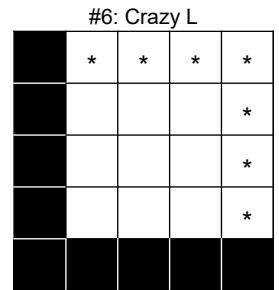

American Legion Post 323
504 Luetkenhaus Blvd
Wentzville, MO 63385
636-327-6060
www.WentzvilleAmericanLegion.org

2nd Friday BINGO

Doors Open 5PM   Event Ticket Sales 5PM
Bingo Starts 7PM   Bingo Paper Sales 5PM
Primary (admission): Games 1-8 and 11-18
Total primary payout: $3,600

Admission (First 9-on book)	$15	Additional Books:	Max Machine (6x 9-on books + 3x each progressive):	$60
Progressive (games 9 and 10)	$5 each	9-on book: $5 each	Large Machine (6x 9-on books + 1x each progressive):	$50
(Progressive books contain 3 sheets of 6-on)		3-on book: $2 each	Small Machine (4x 9-on books + 1x each progressive):	$40

-- First Half --		
1: Blue Border	REGULAR BINGO	$100
2: Orange Border	REGULAR BINGO	$100
3: Green Border	DOUBLE STAMP ANYWHERE	$100
4: Yellow Border	NUMBER 7	$200
5: Pink Border	BLOOD, SWEAT, & TEARS (3 lines; with wild ball)	$400
6: Grey Border	CRAZY L	$200
7: Olive Border	HARDWAY 6-PACK	$100
8: Brown Border	FULL CHAMPAGNE GLASS	$400
9: Tan Paper	PROGRESSIVE (COVERALL)	See below, or $500 Consolation
-- Intermission (~15 Minutes) --		

-- Second Half --		
10: Red Paper	PROGRESSIVE (ODD FREE)	See below, or $500 Consolation
11: Red Border	REGULAR BINGO OR STAMP IN CORNER	$100
12: Purple Border	REGULAR BINGO	$100
13: Black Border	HARDWAY BINGO	$100
14: Aqua Border	BLOCK OF NINE ANYWHERE	$200
15: Blue Striped	SNOWFLAKE	$400
16: Orange Striped	RAILROAD TRACKS (2 adjacent lines)	$200
17: Green Striped	LARGE PICTURE FRAME	$400
18: Yellow Striped	COVERALL	$500
Thank You For Playing - See You Next Time!