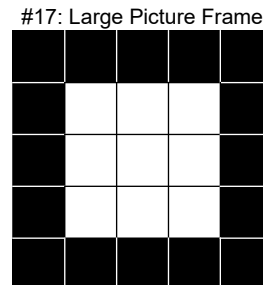

Game 10 (Tan Paper) – Payout starts at $1000 in 48 numbers or less. Payout increases $250 each week and one ball number is added every 5 weeks until week 10; afterwards one ball number is added each week. If the game reaches $5000, numbers are called until we have a winner.

Game 11 (Red Paper) – Payout starts at $1000 in 50 numbers or less. Payout increases $25 each week ($24 on the last week) and one ball number is added each week. If the payout reaches $1199, numbers are called until we have a winner.