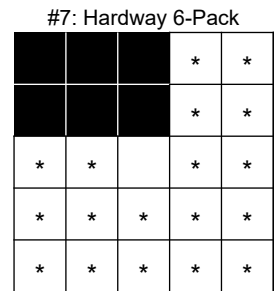

Game 10 (Tan Paper) – Payout starts at $1000 in 48 numbers or less. Payout increases $250 each week and one ball number is added every 5 weeks until week 10; afterwards one ball number is added each week. If the game reaches $5000, numbers are called until we have a winner.

Game 11 (Red Paper) – Payout starts at $1000 in 50 numbers or less. Payout increases $25 each week ($24 on the last week) and one ball number is added each week. If the payout reaches $1199, numbers are called until we have a winner.