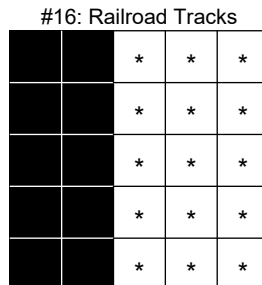

Game 10 (Tan Paper) – Payout starts at $1000 in 48 numbers or less. Payout increases $250 each week and one ball number is added every 5 weeks until week 10; afterwards one ball number is added each week. If the game reaches $5000, numbers are called until we have a winner.

Game 11 (Red Paper) – Payout starts at $1000 in 50 numbers or less. Payout increases $25 each week ($24 on the last week) and one ball number is added each week. If the payout reaches $1199, numbers are called until we have a winner.