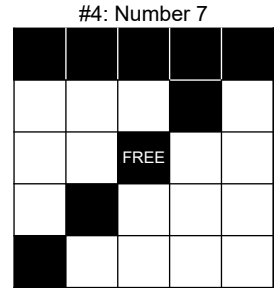

American Legion Post 323
 504 Luetkenhaus Blvd
 Wentzville, MO 63385
 636-327-6060
 www.WentzvilleAmericanLegion.org

2nd Friday BINGO

Doors Open 5PM Event Ticket Sales 5PM
 Bingo Starts 7PM Bingo Paper Sales 5PM
 Primary (admission): Games 1-8 and 11-18
 Total primary payout: \$3,600

Admission (First 9-on book)	\$15	Additional Books:	Max Machine (6x 9-on books + 3x each progressive):	\$60
Progressive (games 9 and 10)	\$5 each	9-on book: \$5 each	Large Machine (6x 9-on books + 1x each progressive):	\$50
(Progressive books contain 3 sheets of 6-on)		3-on book: \$2 each	Small Machine (4x 9-on books + 1x each progressive):	\$40

-- First Half --		
1: Blue Border	REGULAR BINGO	\$100
2: Orange Border	REGULAR BINGO	\$100
3: Green Border	DOUBLE STAMP ANYWHERE	\$100
4: Yellow Border	NUMBER 7	\$200
5: Pink Border	BLOOD, SWEAT, & TEARS (3 lines; with wild ball)	\$400
6: Grey Border	CRAZY L	\$200
7: Olive Border	HARDWAY 6-PACK	\$100
8: Brown Border	FULL CHAMPAGNE GLASS	\$400
9: Tan Paper	PROGRESSIVE (COVERALL)	See below, or \$500 Consolation
-- Intermission (~15 Minutes) --		

Game 10 (Tan Paper) – Payout starts at \$1000 in 48 numbers or less. Payout increases \$250 each week and one ball number is added every 5 weeks until week 10; afterwards one ball number is added each week. If the game reaches \$5000, numbers are called until we have a winner.