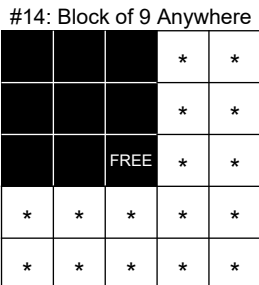

Game 10 (Tan Paper) – Payout starts at $1000 in 48 numbers or less. Payout increases $250 each week and one ball number is added every 5 weeks until week 10; afterwards one ball number is added each week. If the game reaches $5000, numbers are called until we have a winner.

Game 11 (Red Paper) – Payout starts at $1000 in 50 numbers or less. Payout increases $25 each week ($24 on the last week) and one ball number is added each week. If the payout reaches $1199, numbers are called until we have a winner.