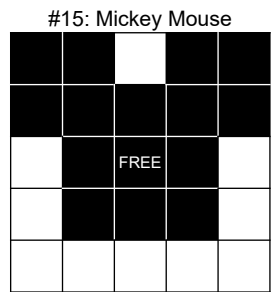

Game 10 (Tan Paper) – Payout starts at $1000 in 48 numbers or less. Payout increases $250 each week and one ball number is added every 5 weeks until week 10; afterwards one ball number is added each week. If the game reaches $5000, numbers are called until we have a winner.

Game 11 (Red Paper) – Payout starts at $1000 in 50 numbers or less. Payout increases $25 each week ($24 on the last week) and one ball number is added each week. If the payout reaches $1199, numbers are called until we have a winner.