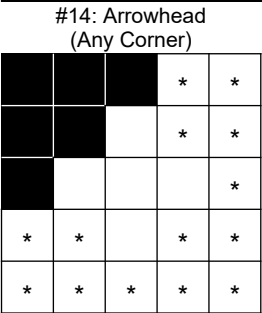

Game 10 (Tan Paper) – Payout starts at $1000 in 48 numbers or less. Payout increases $250 each week and one ball number is added every 5 weeks until week 10; afterwards one ball number is added each week. If the game reaches $5000, numbers are called until we have a winner.

Game 11 (Red Paper) – Payout starts at $1000 in 50 numbers or less. Payout increases $25 each week ($24 on the last week) and one ball number is added each week. If the payout reaches $1199, numbers are called until we have a winner.