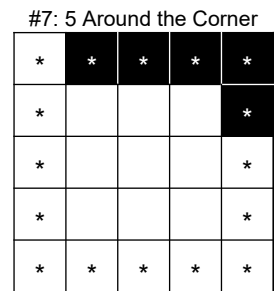

Game 10 (Tan Paper) – Payout starts at $1000 in 48 numbers or less. Payout increases $250 each week and one ball number is added every 5 weeks until week 10; afterwards one ball number is added each week. If the game reaches $5000, numbers are called until we have a winner.

Game 11 (Red Paper) – Payout starts at $1000 in 50 numbers or less. Payout increases $25 each week ($24 on the last week) and one ball number is added each week. If the payout reaches $1199, numbers are called until we have a winner.