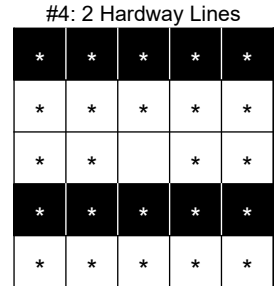

| -- First Half --                 |  |                                 |
|----------------------------------|--|---------------------------------|
| 1: Blue Border                   | <b>REGULAR BINGO</b>                                     | \$100                           |
| 2: Orange Border                 | <b>REGULAR BINGO</b>                                     | \$100                           |
| 3: Green Border                  | <b>DOUBLE STAMP ANYWHERE</b>                             | \$100                           |
| 4: Yellow Border                 | <b>2 HARDWAY LINES</b>                                   | \$200                           |
| 5: Pink Border                   | <b>TOP OR BOTTOM 2 LINES</b>                             | \$400                           |
| 6: Grey Border                   | <b>CRAZY T</b>   | \$200                           |
| 7: Olive Border                  | <b>5 AROUND THE CORNER</b>                               | \$100                           |
| 8: Brown Border                  | <b>BLOOD, SWEAT, AND TEARS</b> (3 lines; with wild ball) | \$400                           |
| 9: Tan Paper                     | <b>PROGRESSIVE (COVERALL)</b>                            | See below, or \$500 Consolation |
| -- Intermission (~15 Minutes) -- |  |                                 |