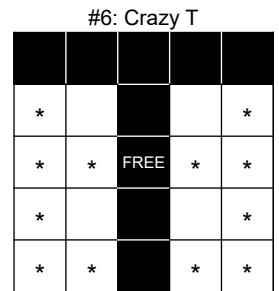

Game 10 (Tan Paper) – Payout starts at $1000 in 48 numbers or less. Payout increases $250 each week and one ball number is added every 5 weeks until week 10; afterwards one ball number is added each week. If the game reaches $5000, numbers are called until we have a winner.

Game 11 (Red Paper) – Payout starts at $1000 in 50 numbers or less. Payout increases $25 each week ($24 on the last week) and one ball number is added each week. If the payout reaches $1199, numbers are called until we have a winner.