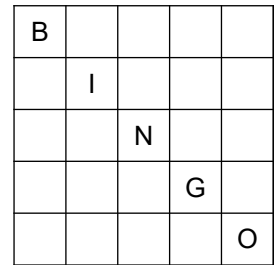

Game 10 (Tan Paper) – Payout starts at $1000 in 48 numbers or less. Payout increases $250 each week and one ball number is added every 5 weeks until week 10; afterwards one ball number is added each week. If the game reaches $5000, numbers are called until we have a winner.

Game 11 (Red Paper) – Payout starts at $1000 in 50 numbers or less. Payout increases $25 each week ($24 on the last week) and one ball number is added each week. If the payout reaches $1199, numbers are called until we have a winner.