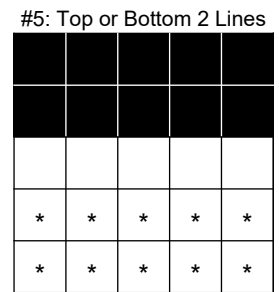

# 1st Friday BINGO

Doors Open 5PM      Event Ticket Sales 5PM  
 Bingo Starts 7PM      Bingo Paper Sales 5PM

Primary (admission): Games 1-8 and 11-18  
 Total primary payout: \$3,600

|  |                     |   |
|--|---------------------|---|
| Admission (First 9-on book) \$15             | Additional Books:   | Max Machine (6x 9-on books + 3x each progressive): \$60   |
| Progressive (games 9 and 10) \$5 each        | 9-on book: \$5 each | Large Machine (6x 9-on books + 1x each progressive): \$50 |
| (Progressive books contain 3 sheets of 6-on) | 3-on book: \$2 each | Small Machine (4x 9-on books + 1x each progressive): \$40 |

| -- First Half --                 |  |                                 |
|----------------------------------|--|---------------------------------|
| 1: Blue Border                   | <b>REGULAR BINGO</b>                                     | \$100                           |
| 2: Orange Border                 | <b>REGULAR BINGO</b>                                     | \$100                           |
| 3: Green Border                  | <b>DOUBLE STAMP ANYWHERE</b>                             | \$100                           |
| 4: Yellow Border                 | <b>2 HARDWAY LINES</b>                                   | \$200                           |
| 5: Pink Border                   | <b>TOP OR BOTTOM 2 LINES</b>                             | \$400                           |
| 6: Grey Border                   | <b>CRAZY T</b>   | \$200                           |
| 7: Olive Border                  | <b>5 AROUND THE CORNER</b>                               | \$100                           |
| 8: Brown Border                  | <b>BLOOD, SWEAT, AND TEARS</b> (3 lines; with wild ball) | \$400                           |
| 9: Tan Paper                     | <b>PROGRESSIVE (COVERALL)</b>                            | See below, or \$500 Consolation |
| -- Intermission (~15 Minutes) -- |  |                                 |